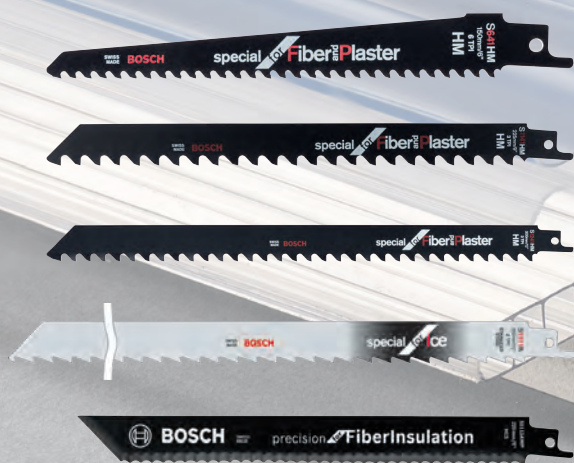

Taglio materiali speciali

Per materiali compositi, morbidi, isolanti, cartongesso, materie plastiche e altro ancora

special **FiberPlaster**